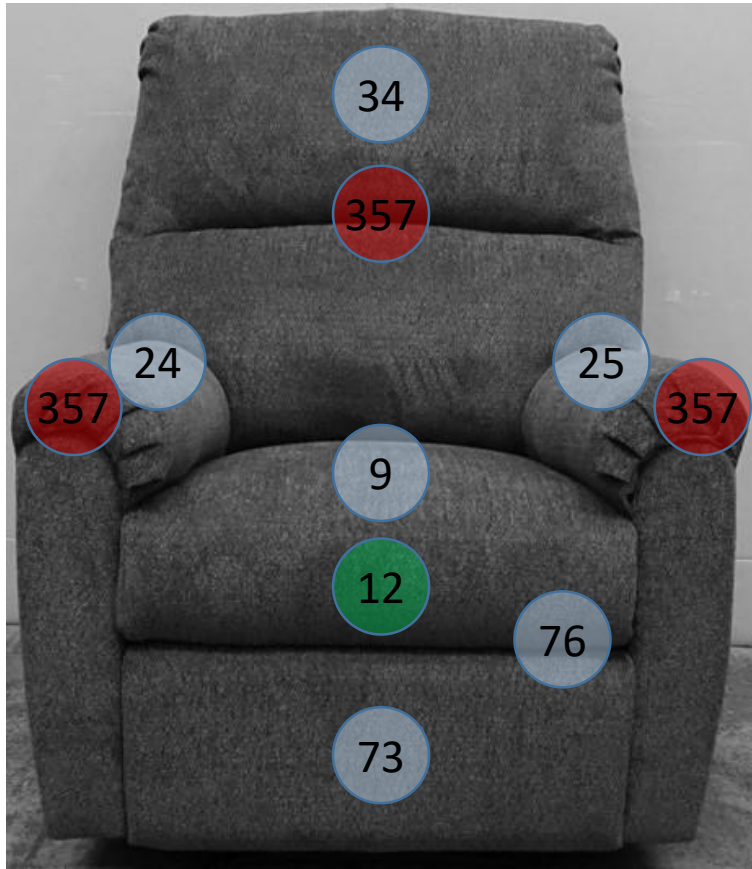

108-01-02-03-29

Call Out	Description
●	Blown Fiber
●	Cushion Chaise Pad - top Pad
●	Cushion Foam
●	KD Component
●	Cover

For more RPs' information, please see the following page.

425

432

419

101

103

149

426

394

134

118