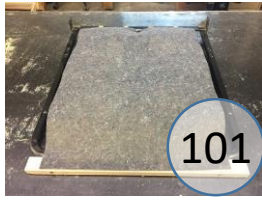

108-01-02-03-29

Call Out	Description
●	Blown Fiber
●	Cushion Chaise Pad - top Pad
●	Cushion Foam
●	KD Component
●	Cover

For more RPs' information, please see the following page.

425

432

419

101

103